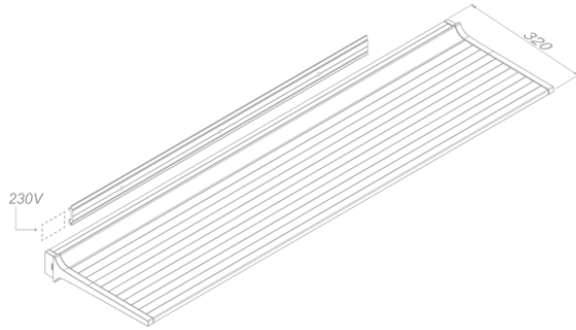

Lighting
Novy Shelf Pro 305
Mineral White

EAN 5414425253906

Functions & features

- Control method Gesture Control Pro

Dimensions

- Product dimensions (WxDxH) (mm) 3037 x 320 x 65
- Min mounting height above worktop (mm) 450

Lighting

- Functional lighting type LED
- Functional light dimmable ▪
- Gross luminous flux functional lighting (Lm) 10580
- Color functional light (K) 2700-4000
- Color Rendering Index (CRI) ≥95
- Ambient lighting type LED
- Ambient light dimmable ▪
- Gross luminous flux ambient lighting (Lm) 3240
- Color ambient light (K) RGBW

Technical specifications

- Maximum power (W) 128
- Voltage appliance (V) 100-240
- Frequency (Hz) 50-60
- Power consumption in stand-by-mode (Ps) (W) 0
- Net weight (kg) 16,3
- Safetyclass II

Shelf 937 ~ 3037
Shelf Pro 1537 ~ 3037